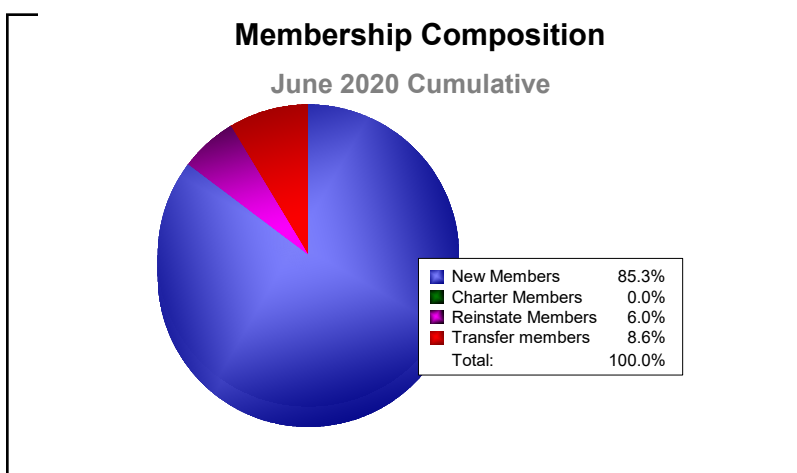

Year	New Clubs	Dropped Clubs	Gain/ Loss Clubs	New Members	Charter Members	Reinstate Members	Transfer Members	Total Member Added	Total Members Dropped	Gain/ Loss Members
2015-2016	0	-2	-2	158	3	6	14	181	-282	-101
2016-2017	0	-2	-2	200	7	21	13	241	-276	-35
2017-2018	0	-1	-1	161	1	6	23	191	-341	-150
2018-2019	0	0	0	141	0	10	7	158	-196	-38
2019-2020	0	-1	-1	99	0	7	10	116	-181	-65
Average	0	-1	-1	152	2	10	13	177	-255	-78

Year	New Clubs	Dropped Clubs	Gain/ Loss Clubs	New Members	Charter Members	Reinstate Members	Transfer Members	Total Member Added	Total Members Dropped	Gain/ Loss Members
2015-2016	0	0	0	2	1	0	0	3	-7	-4
2016-2017	0	0	0	12	0	0	0	12	-4	8
2017-2018	0	0	0	6	0	0	0	6	-9	-3
2018-2019	0	0	0	3	0	0	0	3	-6	-3
2019-2020	0	0	0	6	0	0	0	6	-2	4
Average	0	0	0	6	0	0	0	6	-6	0