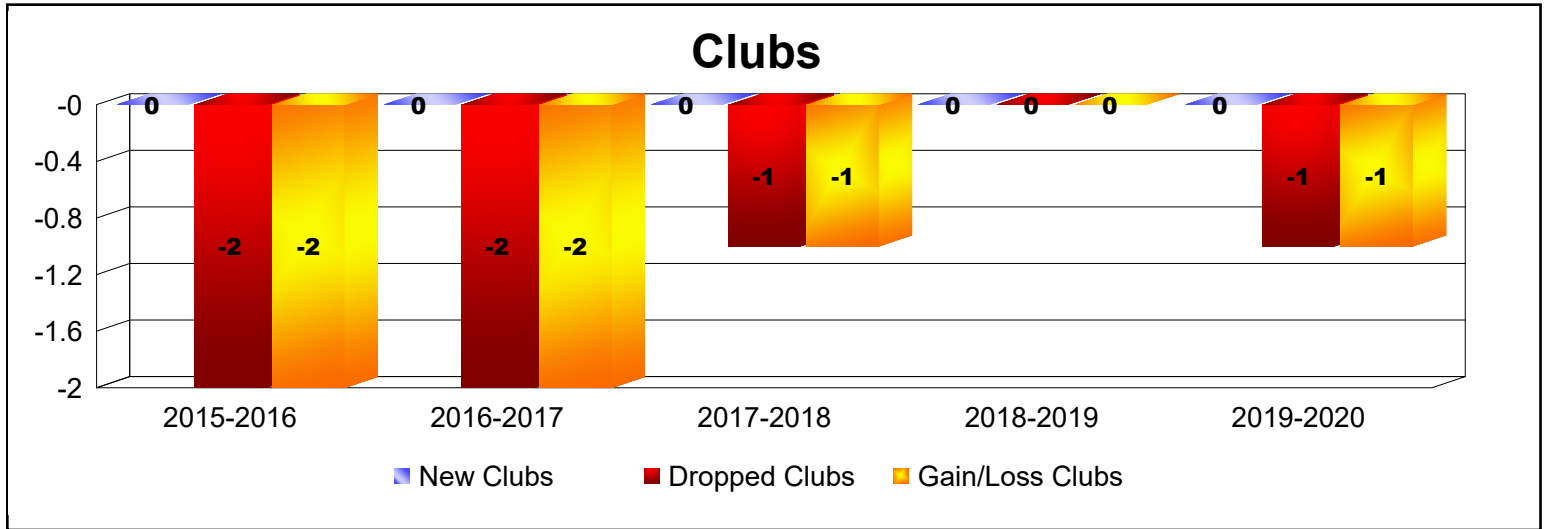

Year	New Clubs	Dropped Clubs	Gain/ Loss Clubs	New Members	Charter Members	Reinstate Members	Transfer Members	Total Member Added	Total Members Dropped	Gain/ Loss Members
2015-2016	0	-2	-2	158	3	6	14	181	-282	-101
2016-2017	0	-2	-2	200	7	21	13	241	-276	-35
2017-2018	0	-1	-1	161	1	6	23	191	-341	-150
2018-2019	0	0	0	141	0	10	7	158	-196	-38
2019-2020	0	-1	-1	99	0	7	10	116	-181	-65
Average	0	-1	-1	152	2	10	13	177	-255	-78

Year	New Clubs	Dropped Clubs	Gain/ Loss Clubs	New Members	Charter Members	Reinstate Members	Transfer Members	Total Member Added	Total Members Dropped	Gain/ Loss Members
2015-2016	0	0	0	2	1	0	0	3	-7	-4
2016-2017	0	0	0	12	0	0	0	12	-4	8
2017-2018	0	0	0	6	0	0	0	6	-9	-3
2018-2019	0	0	0	3	0	0	0	3	-6	-3
2019-2020	0	0	0	6	0	0	0	6	-2	4
Average	0	0	0	6	0	0	0	6	-6	0