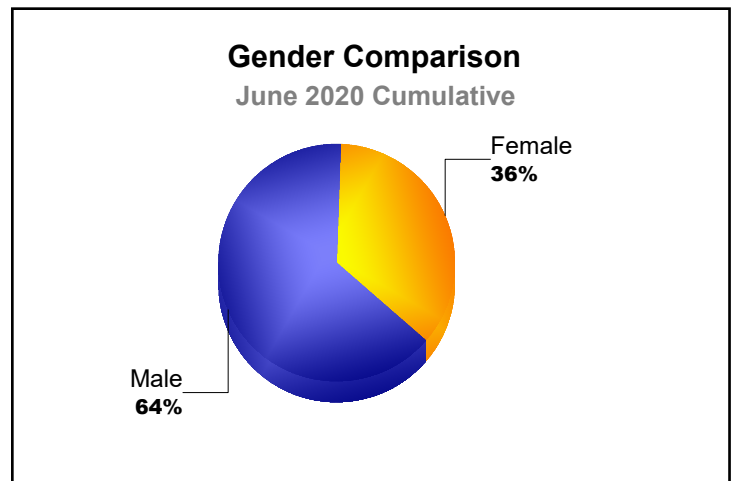

Year	New Clubs	Dropped Clubs	Gain/ Loss Clubs	New Members	Charter Members	Reinstate Members	Transfer Members	Total Member Added	Total Members Dropped	Gain/ Loss Members
2015-2016	0	-2	-2	158	3	6	14	181	-282	-101
2016-2017	0	-2	-2	200	7	21	13	241	-276	-35
2017-2018	0	-1	-1	161	1	6	23	191	-341	-150
2018-2019	0	0	0	141	0	10	7	158	-196	-38
2019-2020	0	-1	-1	99	0	7	10	116	-181	-65
Average	0	-1	-1	152	2	10	13	177	-255	-78