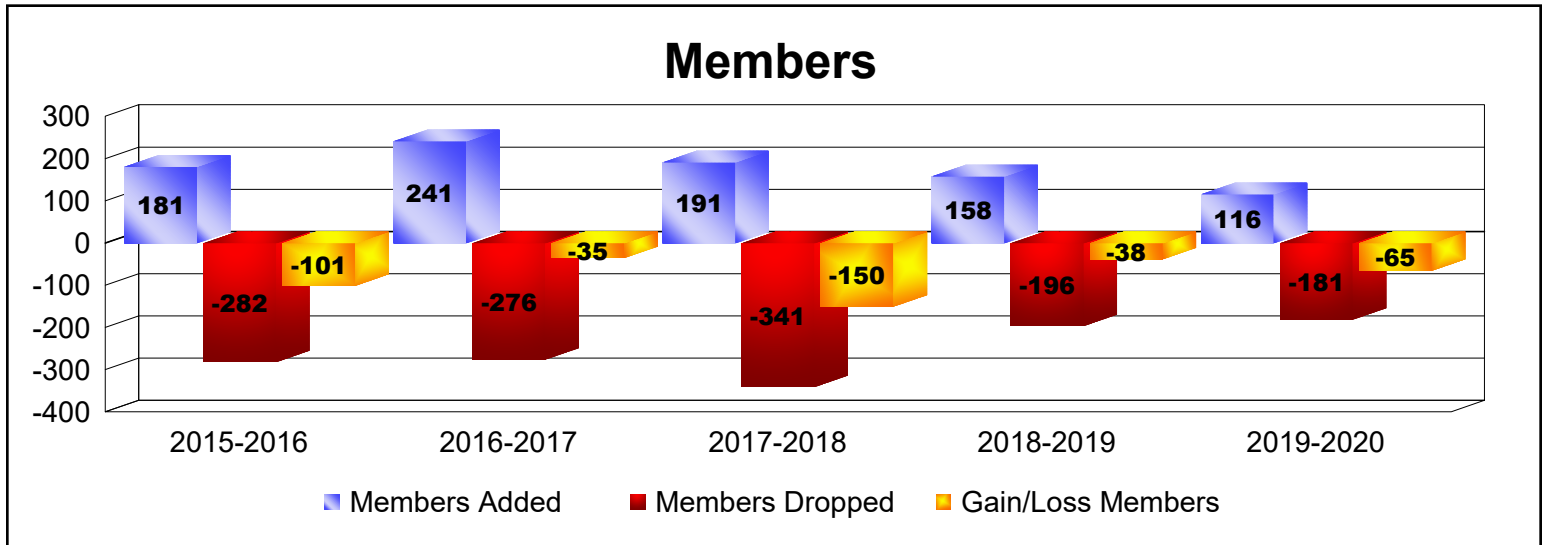

Year	New Clubs	Dropped Clubs	Gain/ Loss Clubs	New Members	Charter Members	Reinstate Members	Transfer Members	Total Member Added	Total Members Dropped	Gain/ Loss Members
2015-2016	0	-2	-2	158	3	6	14	181	-282	-101
2016-2017	0	-2	-2	200	7	21	13	241	-276	-35
2017-2018	0	-1	-1	161	1	6	23	191	-341	-150
2018-2019	0	0	0	141	0	10	7	158	-196	-38
2019-2020	0	-1	-1	99	0	7	10	116	-181	-65
Average	0	-1	-1	152	2	10	13	177	-255	-78

Year	New Clubs	Dropped Clubs	Gain/ Loss Clubs	New Members	Charter Members	Reinstate Members	Transfer Members	Total Member Added	Total Members Dropped	Gain/ Loss Members
2015-2016	0	0	0	2	1	0	0	3	-7	-4
2016-2017	0	0	0	12	0	0	0	12	-4	8
2017-2018	0	0	0	6	0	0	0	6	-9	-3
2018-2019	0	0	0	3	0	0	0	3	-6	-3
2019-2020	0	0	0	6	0	0	0	6	-2	4
Average	0	0	0	6	0	0	0	6	-6	0