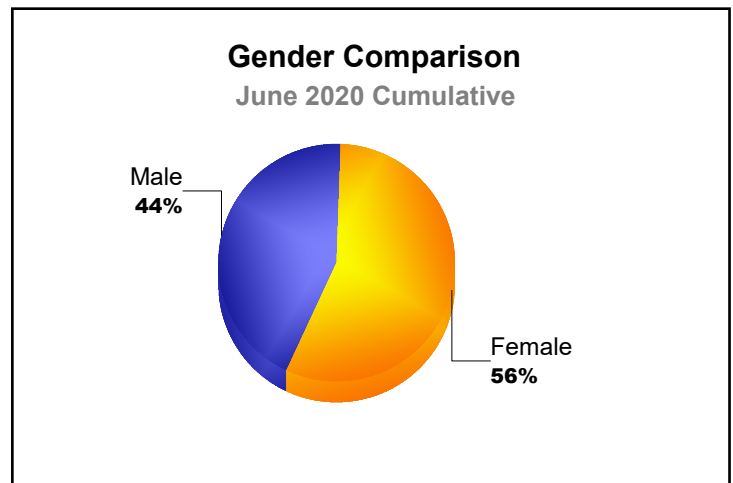

Year	New Clubs	Dropped Clubs	Gain/ Loss Clubs	New Members	Charter Members	Reinstate Members	Transfer Members	Total Member Added	Total Members Dropped	Gain/ Loss Members
2015-2016	0	0	0	2	1	0	0	3	-7	-4
2016-2017	0	0	0	12	0	0	0	12	-4	8
2017-2018	0	0	0	6	0	0	0	6	-9	-3
2018-2019	0	0	0	3	0	0	0	3	-6	-3
2019-2020	0	0	0	6	0	0	0	6	-2	4
Average	0	0	0	6	0	0	0	6	-6	0