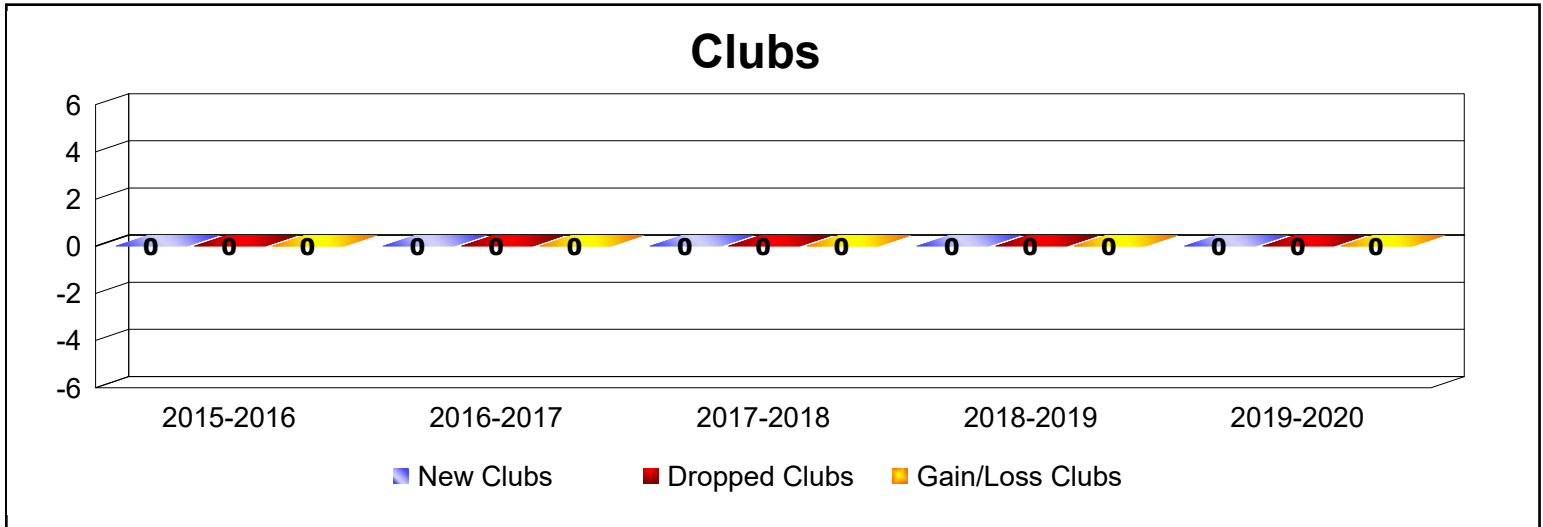

Year	New Clubs	Dropped Clubs	Gain/ Loss Clubs	New Members	Charter Members	Reinstate Members	Transfer Members	Total Member Added	Total Members Dropped	Gain/ Loss Members
2015-2016	0	-2	-2	158	3	6	14	181	-282	-101
2016-2017	0	-2	-2	200	7	21	13	241	-276	-35
2017-2018	0	-1	-1	161	1	6	23	191	-341	-150
2018-2019	0	0	0	141	0	10	7	158	-196	-38
2019-2020	0	-1	-1	99	0	7	10	116	-181	-65
Average	0	-1	-1	152	2	10	13	177	-255	-78

Year	New Clubs	Dropped Clubs	Gain/ Loss Clubs	New Members	Charter Members	Reinstate Members	Transfer Members	Total Member Added	Total Members Dropped	Gain/ Loss Members
2015-2016	0	0	0	2	1	0	0	3	-7	-4
2016-2017	0	0	0	12	0	0	0	12	-4	8
2017-2018	0	0	0	6	0	0	0	6	-9	-3
2018-2019	0	0	0	3	0	0	0	3	-6	-3
2019-2020	0	0	0	6	0	0	0	6	-2	4
Average	0	0	0	6	0	0	0	6	-6	0