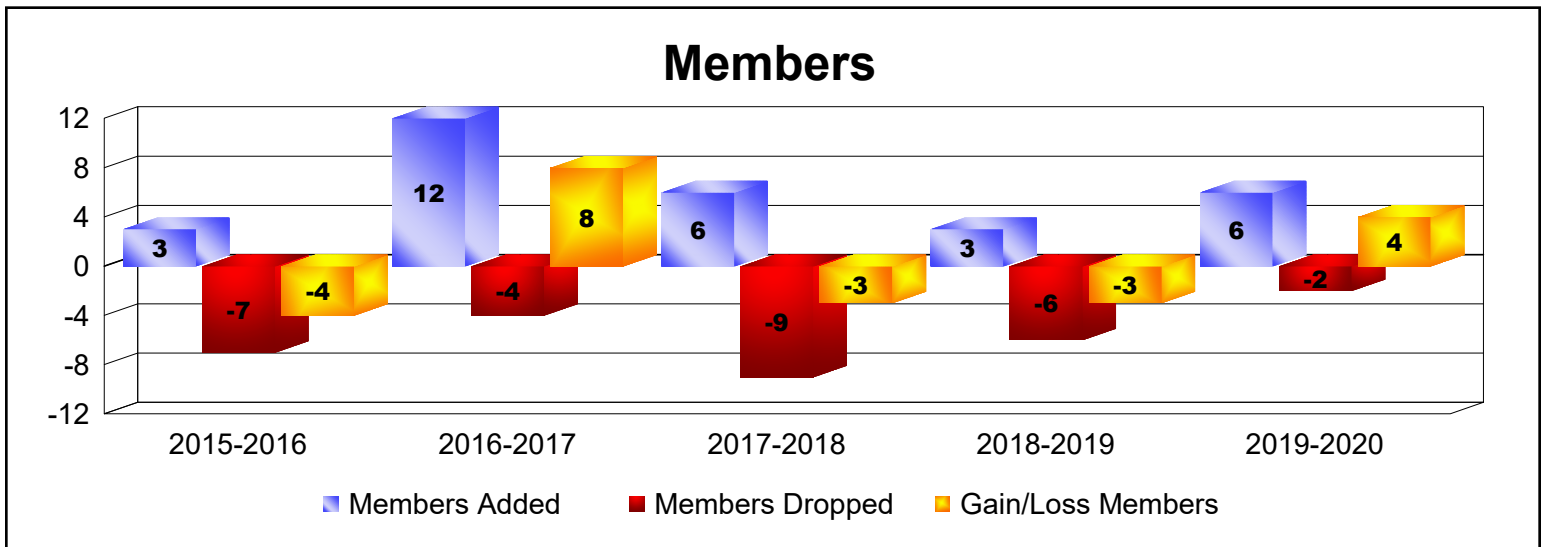

Year	New Clubs	Dropped Clubs	Gain/ Loss Clubs	New Members	Charter Members	Reinstate Members	Transfer Members	Total Member Added	Total Members Dropped	Gain/ Loss Members
2015-2016	0	-2	-2	158	3	6	14	181	-282	-101
2016-2017	0	-2	-2	200	7	21	13	241	-276	-35
2017-2018	0	-1	-1	161	1	6	23	191	-341	-150
2018-2019	0	0	0	141	0	10	7	158	-196	-38
2019-2020	0	-1	-1	99	0	7	10	116	-181	-65
Average	0	-1	-1	152	2	10	13	177	-255	-78

Year	New Clubs	Dropped Clubs	Gain/ Loss Clubs	New Members	Charter Members	Reinstate Members	Transfer Members	Total Member Added	Total Members Dropped	Gain/ Loss Members
2015-2016	0	0	0	2	1	0	0	3	-7	-4
2016-2017	0	0	0	12	0	0	0	12	-4	8
2017-2018	0	0	0	6	0	0	0	6	-9	-3
2018-2019	0	0	0	3	0	0	0	3	-6	-3
2019-2020	0	0	0	6	0	0	0	6	-2	4
Average	0	0	0	6	0	0	0	6	-6	0