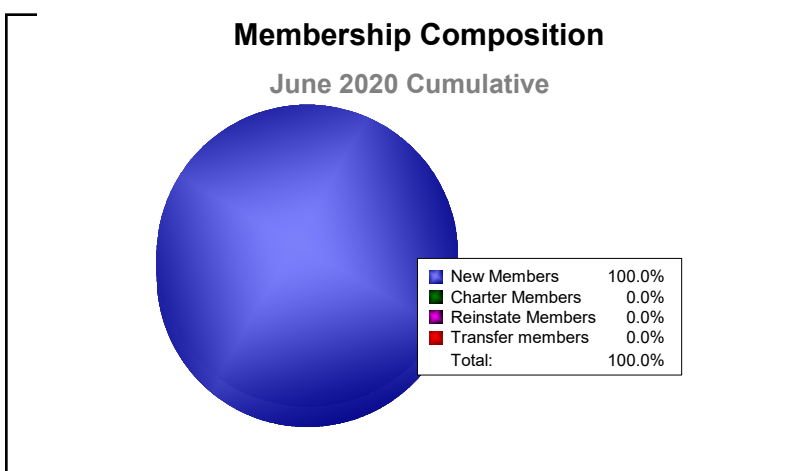

Year	New Clubs	Dropped Clubs	Gain/ Loss Clubs	New Members	Charter Members	Reinstate Members	Transfer Members	Total Member Added	Total Members Dropped	Gain/ Loss Members
2015-2016	0	-2	-2	158	3	6	14	181	-282	-101
2016-2017	0	-2	-2	200	7	21	13	241	-276	-35
2017-2018	0	-1	-1	161	1	6	23	191	-341	-150
2018-2019	0	0	0	141	0	10	7	158	-196	-38
2019-2020	0	-1	-1	99	0	7	10	116	-181	-65
Average	0	-1	-1	152	2	10	13	177	-255	-78

Year	New Clubs	Dropped Clubs	Gain/ Loss Clubs	New Members	Charter Members	Reinstate Members	Transfer Members	Total Member Added	Total Members Dropped	Gain/ Loss Members
2015-2016	0	0	0	2	1	0	0	3	-7	-4
2016-2017	0	0	0	12	0	0	0	12	-4	8
2017-2018	0	0	0	6	0	0	0	6	-9	-3
2018-2019	0	0	0	3	0	0	0	3	-6	-3
2019-2020	0	0	0	6	0	0	0	6	-2	4
Average	0	0	0	6	0	0	0	6	-6	0